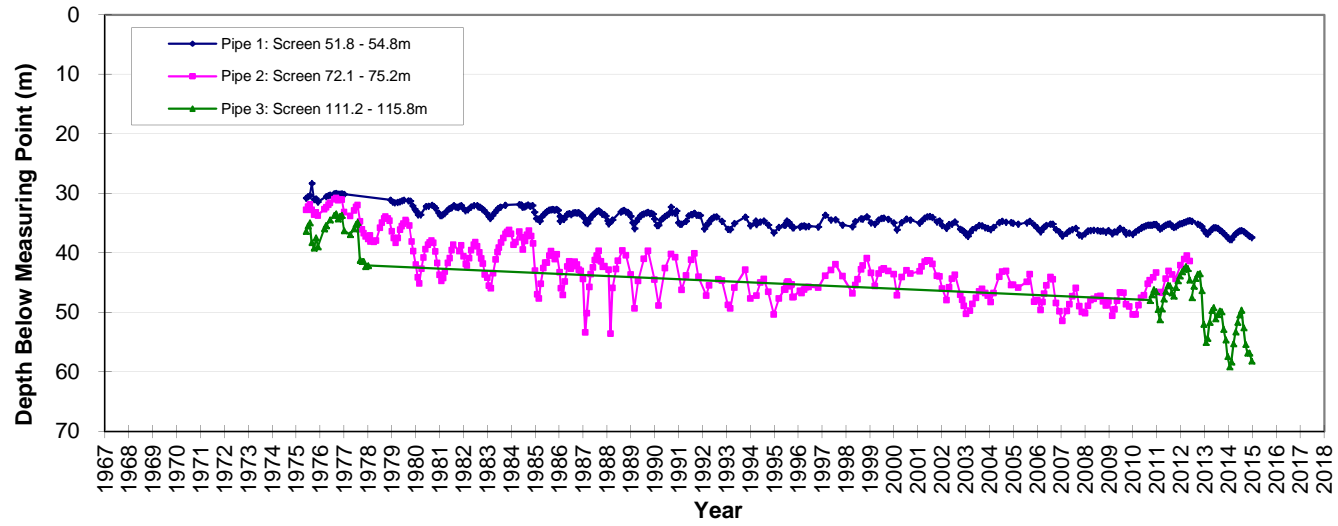

Hydrograph GW036154 Lower Namoi - Cubbaroo Ln

Hydrograph GW036045 Lower Namoi - Spring Plains