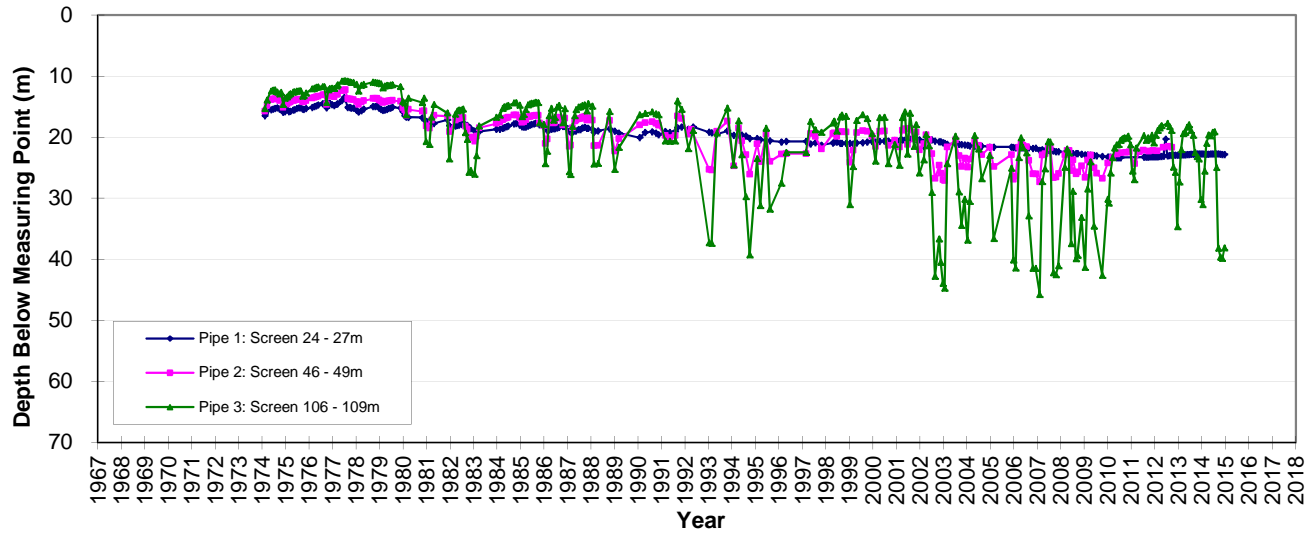

Hydrograph GW030450 Lower Namoi - Culgoora