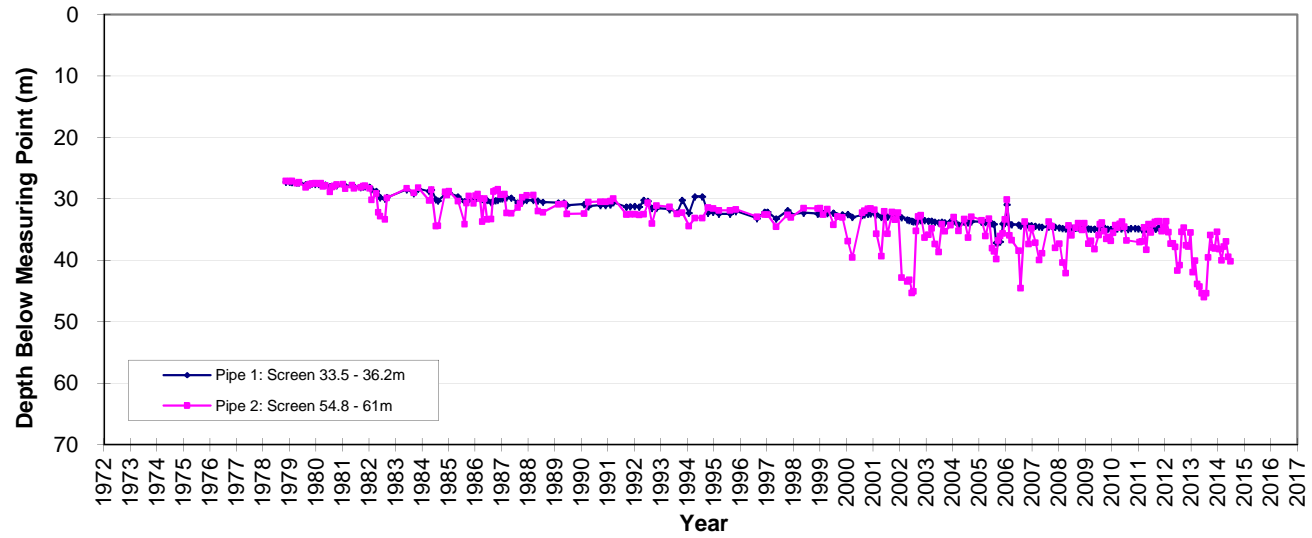

Hydrograph GW030450 Lower Namoi - Culgoora

Hydrograph GW036045 Lower Namoi - Spring Plains

Hydrograph GW036154 Lower Namoi - Cubbaroo Ln

Hydrograph GW036218 Lower Namoi - Kyeema

Hydrograph GW036224 Lower Namoi - Mareeba