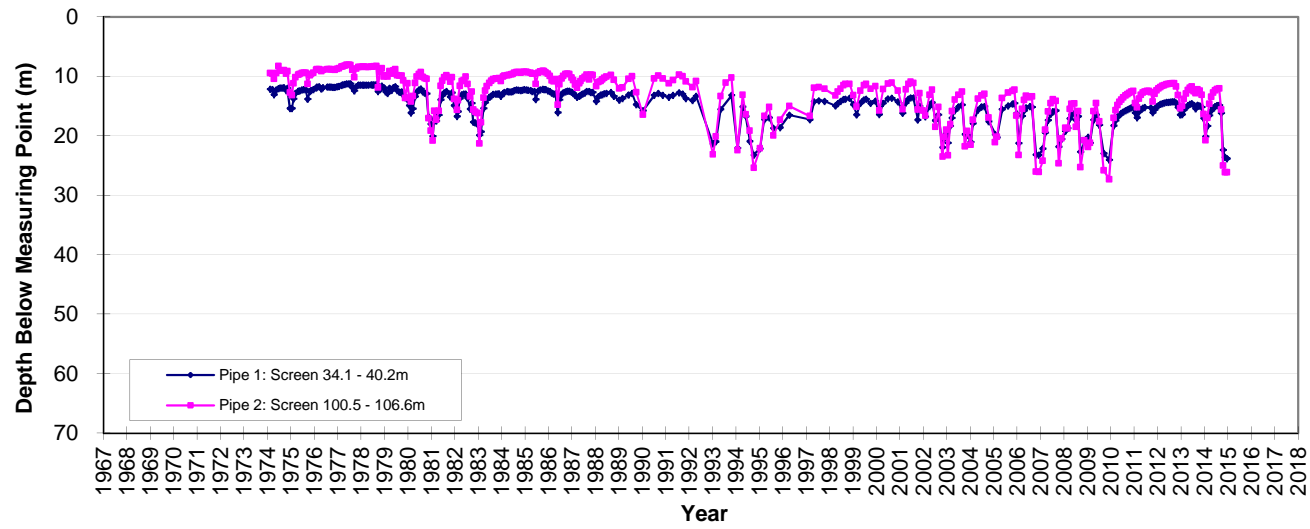

Hydrograph GW025340 Lower Namoi - Yarrie Lake Rd

Hydrograph GW030070 Lower Namoi - Minoru

Hydrograph GW030121 Lower Namoi - Speedway

Hydrograph GW030223 Lower Namoi - Waiwera Ln

Hydrograph GW030310 Lower Namoi - Mollee