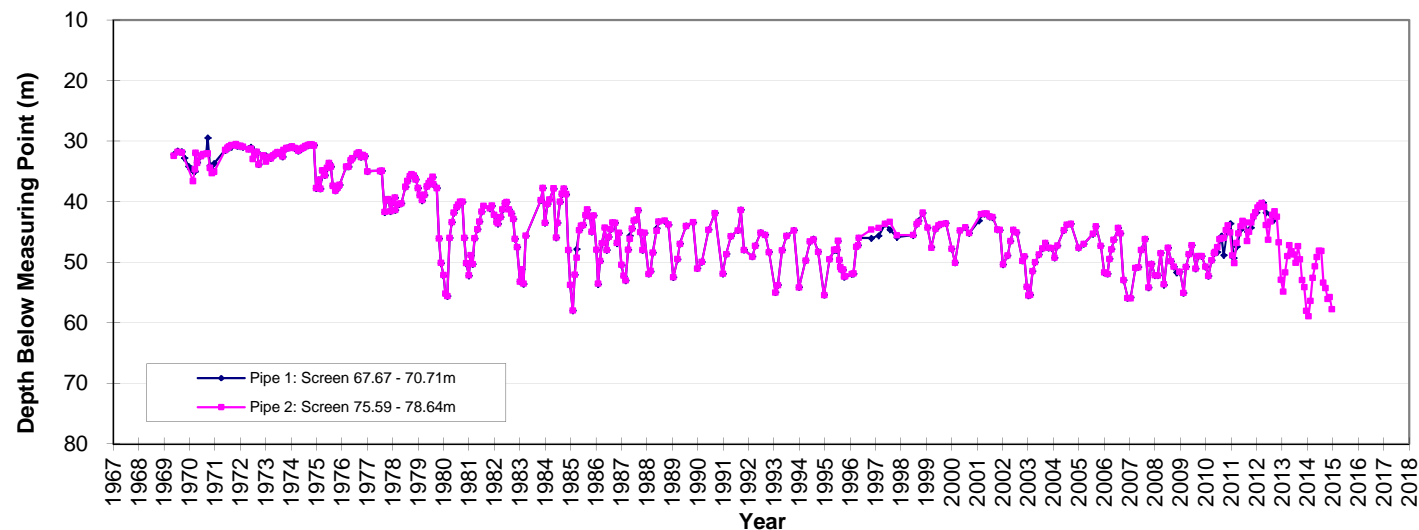

Hydrograph GW021266 Lower Namoi - Appletrees

Hydrograph GW025045 Lower Namoi - Tulladunna

Hydrograph GW025245 Lower Namoi- Nowley

Hydrograph GW025299 Lower Namoi - Springplains N

Hydrograph GW025333 Lower Namoi - River Rd