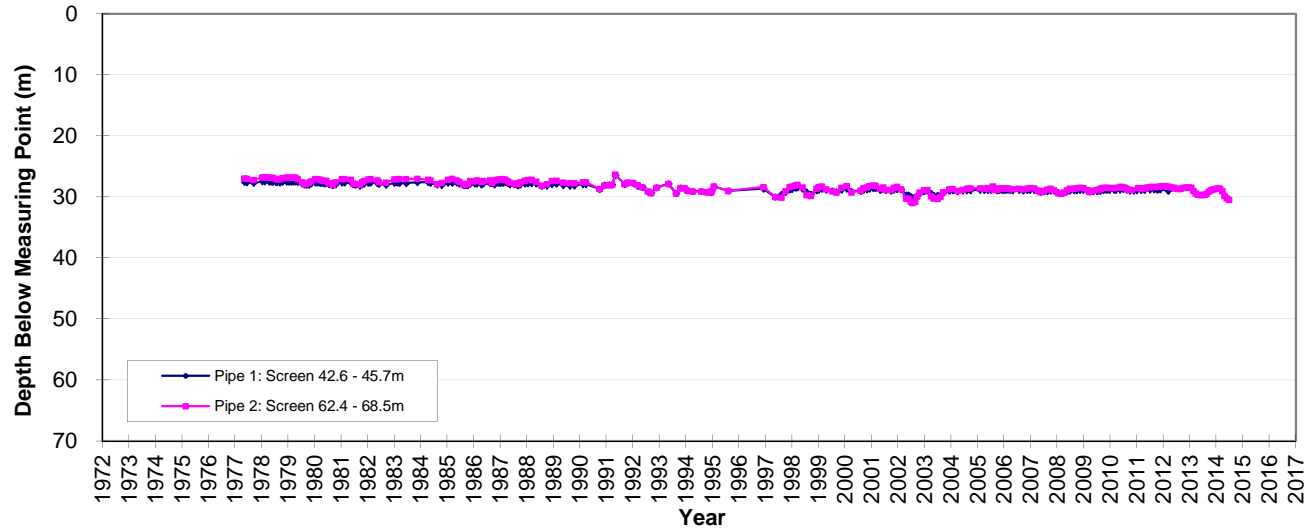

Hydrograph GW036255 Lower Namoi - Camerons Ln

Hydrograph GW036249 Lower Namoi - Burren