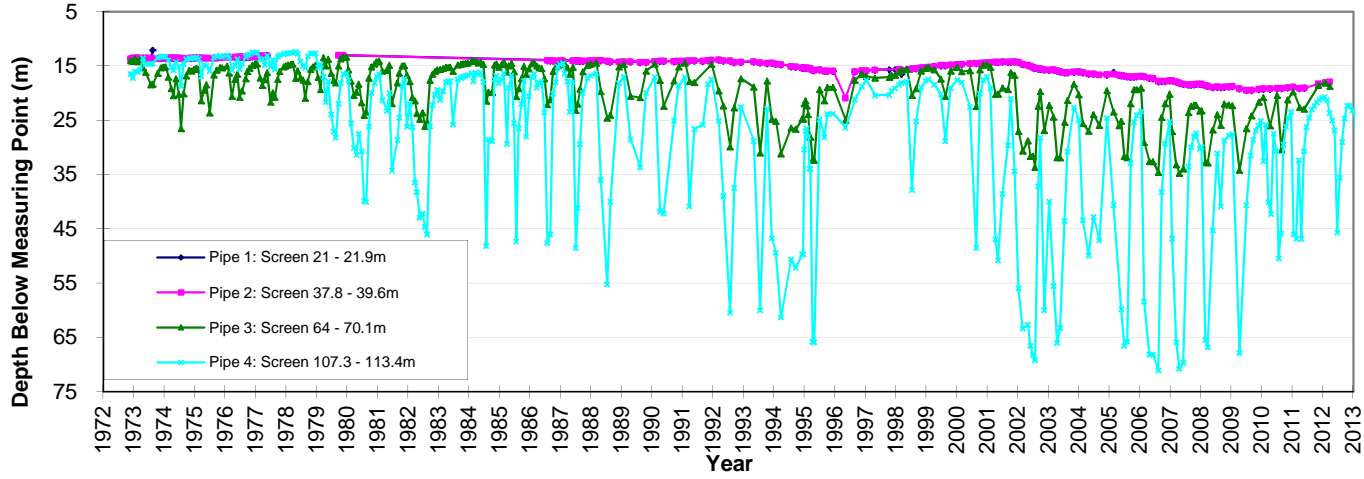

Hydrograph GW021266 Lower Namoi - Appletrees

Hydrograph GW025045 Lower Namoi - Tulladunna

Hydrograph GW025245 Lower Namoi- Nowley

Hydrograph GW025299 Lower Namoi - Springplains N

Hydrograph GW025333 Lower Namoi - River Rd