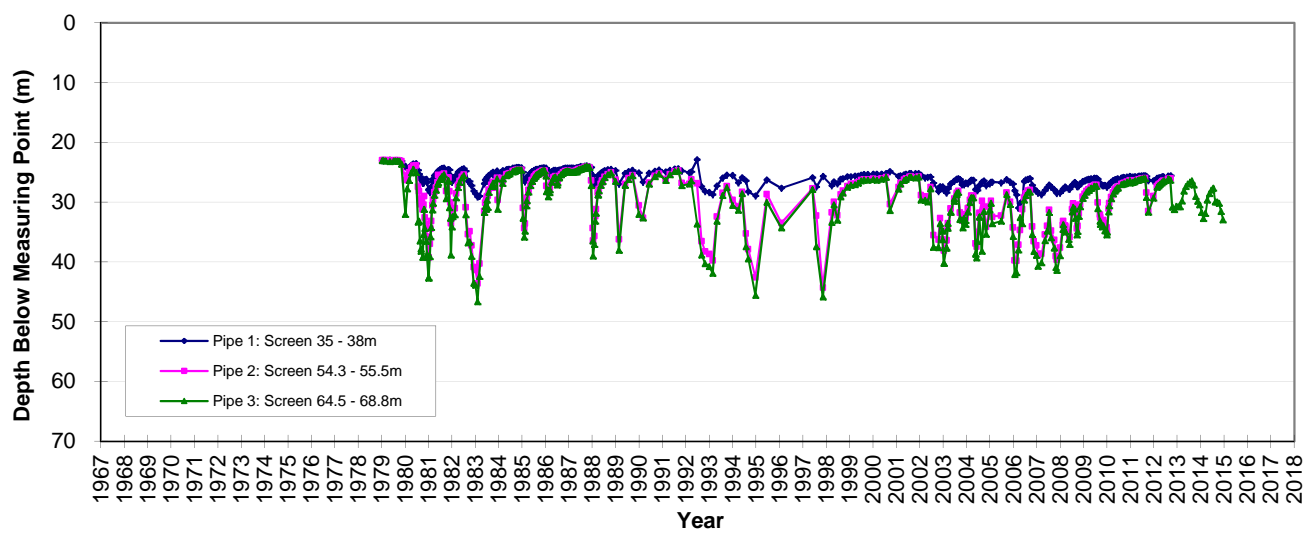

Hydrograph GW098206 Lower Namoi - Galatheriagw

Hydrograph GW036320 Lower Namoi - Dundee