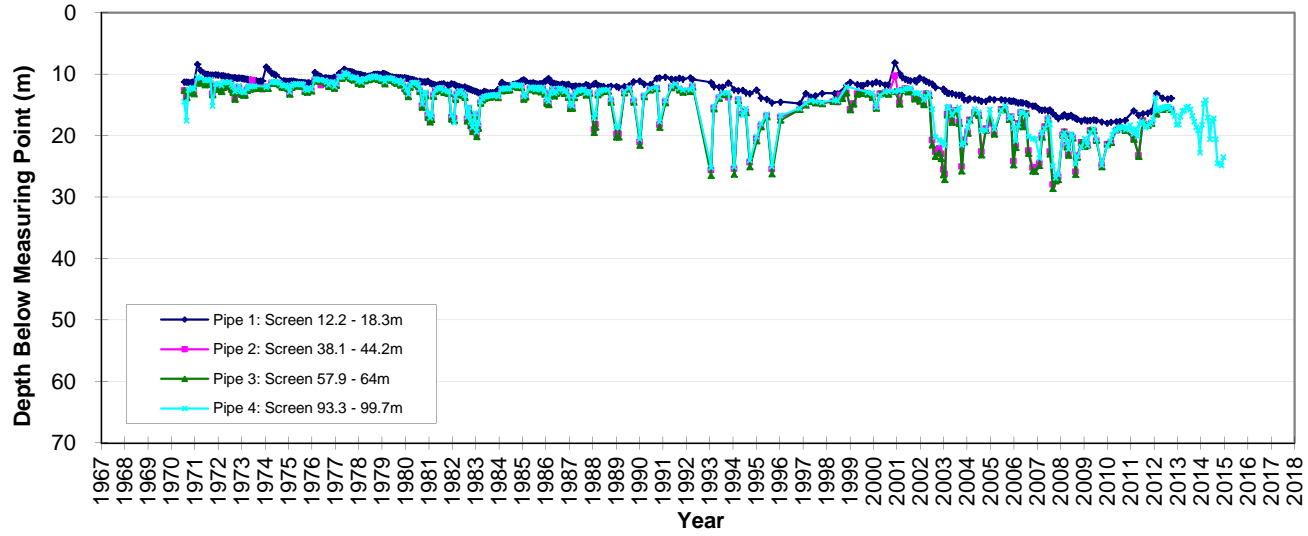

Hydrograph GW030070 Lower Namoi - Minoru