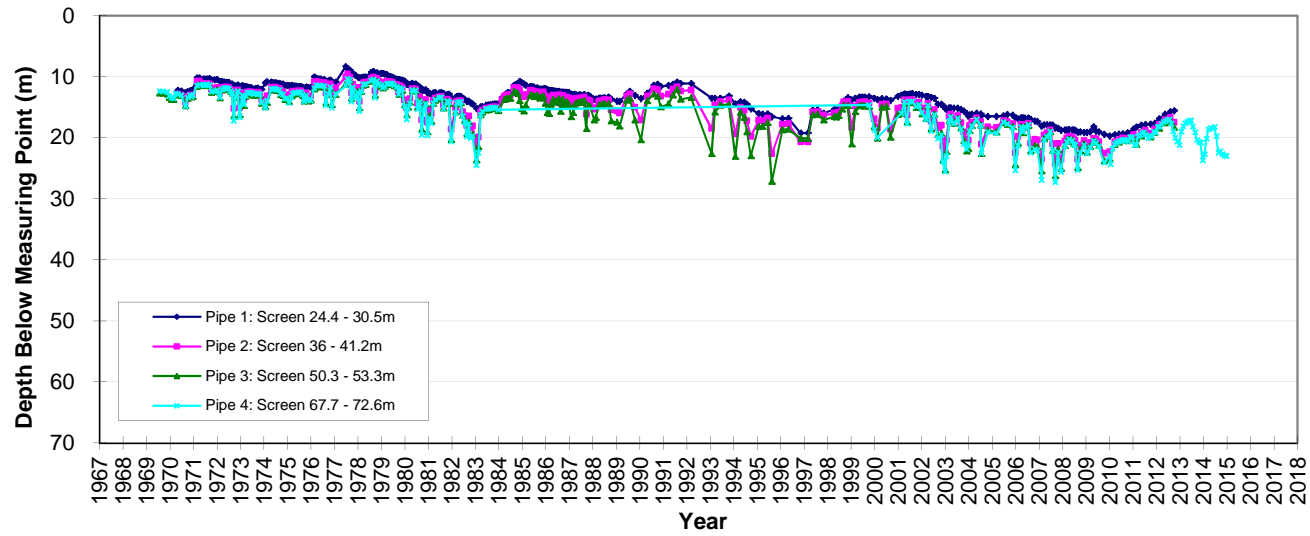

Hydrograph GW021266 Lower Namoi - Appletrees

Hydrograph GW025045 Lower Namoi - Tulladunna

Hydrograph GW025245 Lower Namoi- Nowley

Hydrograph GW025299 Lower Namoi - Springplains N

Hydrograph GW025333 Lower Namoi - River Rd