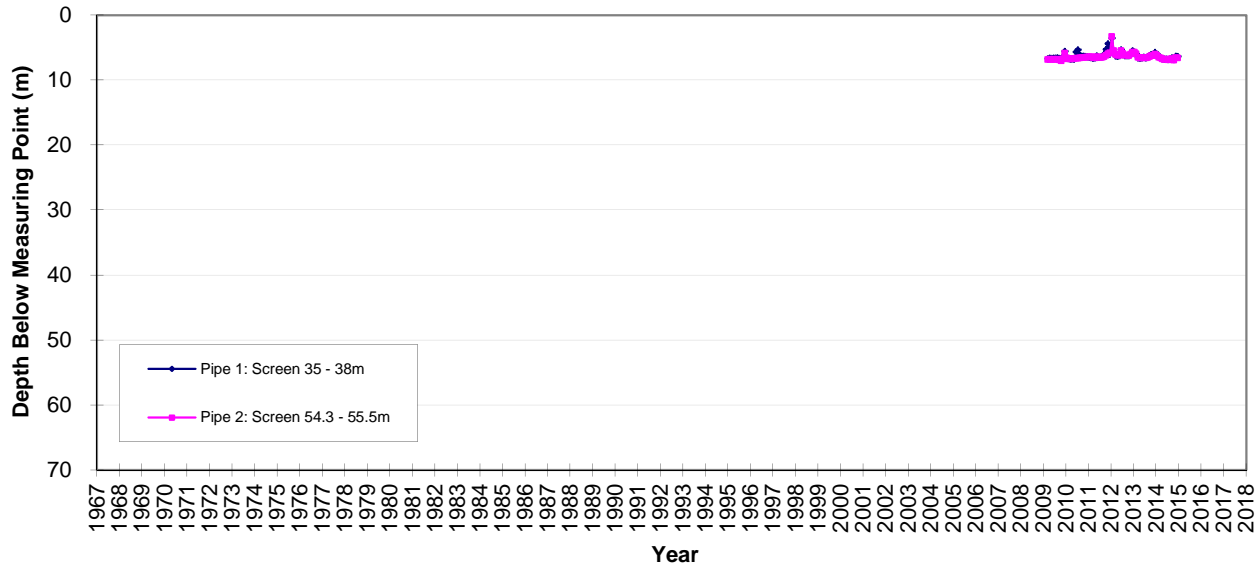

Hydrograph GW098211 Lower Namoi - Galatheriagw