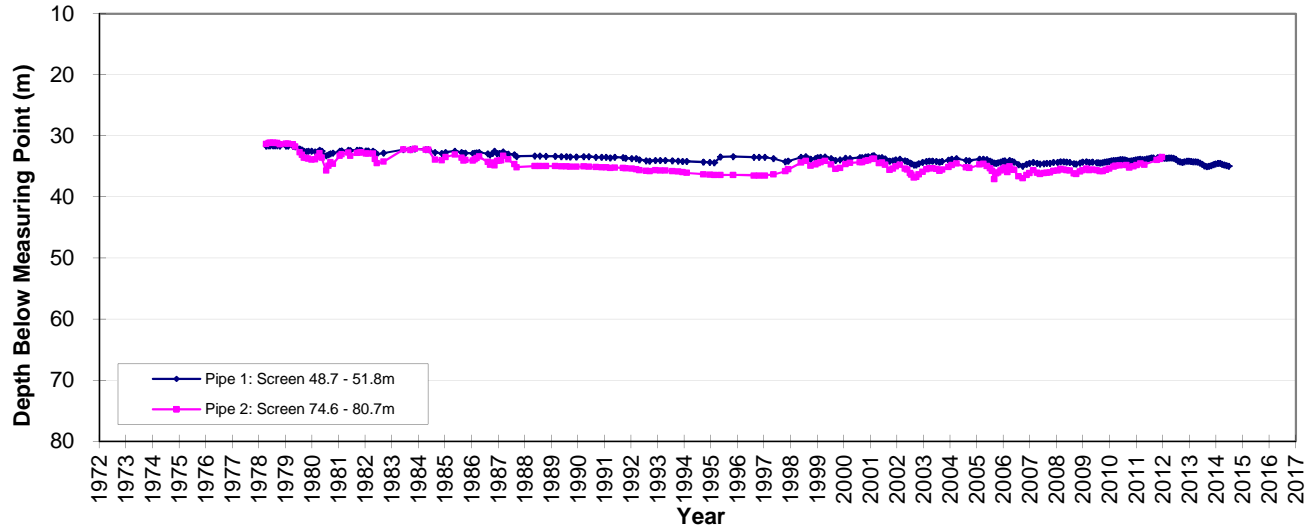

Hydrograph GW030450 Lower Namoi - Culgoora

Hydrograph GW036045 Lower Namoi - Spring Plains

Hydrograph GW036154 Lower Namoi - Cubbaroo Ln

Hydrograph GW036218 Lower Namoi - Kyeema

Hydrograph GW036224 Lower Namoi - Mareeba