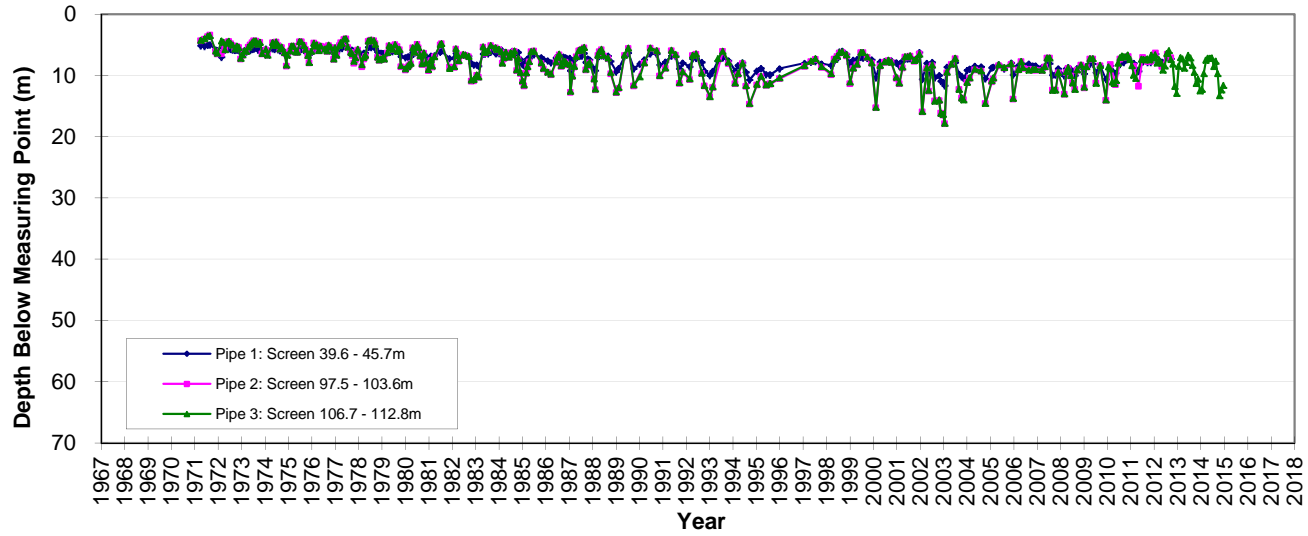

Hydrograph GW030223 Lower Namoi - Waiwera Ln

Hydrograph GW030121 Lower Namoi - Speedway