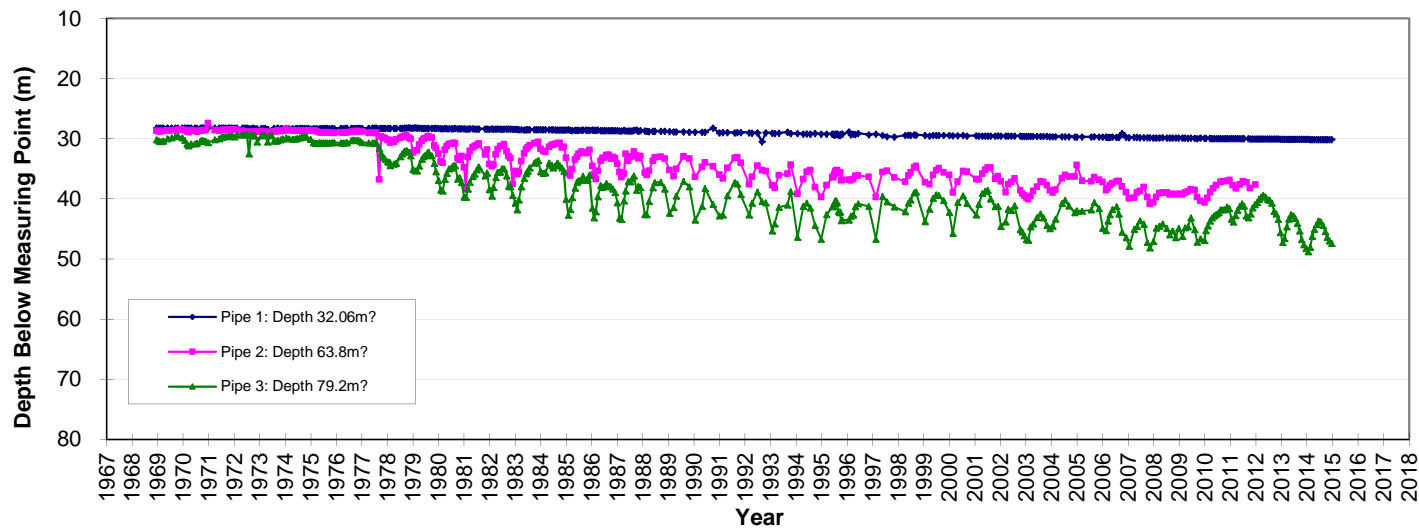

Hydrograph GW021266 Lower Namoi - Appletrees

Hydrograph GW025045 Lower Namoi - Tulladunna

Hydrograph GW025245 Lower Namoi- Nowley

Hydrograph GW025299 Lower Namoi - Springplains N

Hydrograph GW025333 Lower Namoi - River Rd