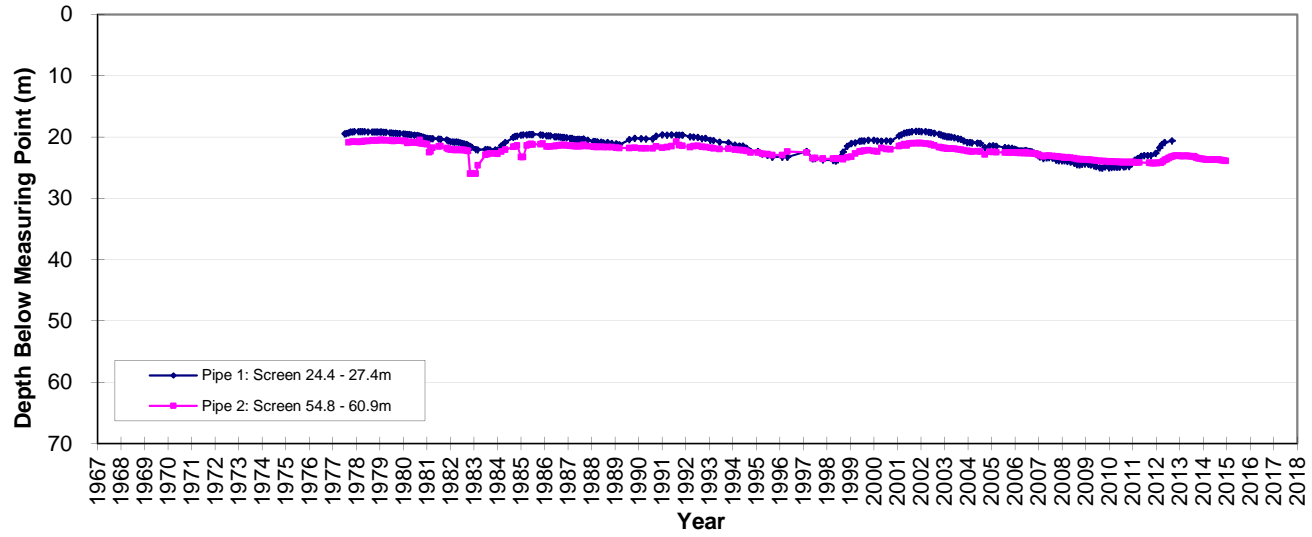

Hydrograph GW036154 Lower Namoi - Cubbaroo Ln