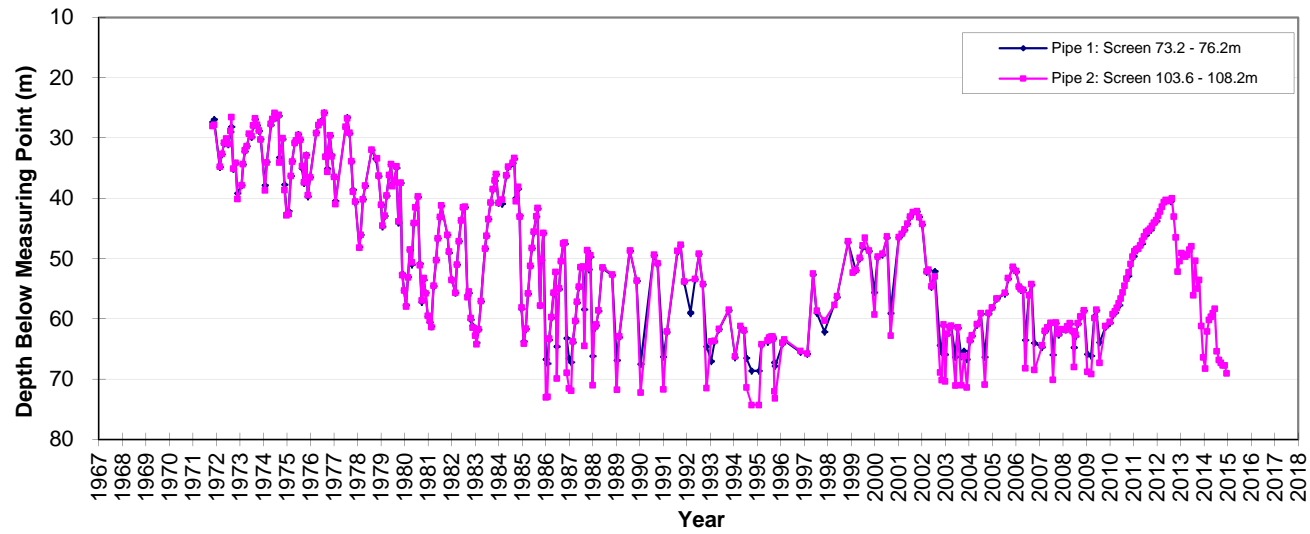

Hydrograph GW025340 Lower Namoi - Yarrie Lake Rd

Hydrograph GW030070 Lower Namoi - Minoru

Hydrograph GW030121 Lower Namoi - Speedway

Hydrograph GW030223 Lower Namoi - Waiwera Ln

Hydrograph GW030310 Lower Namoi - Mollee