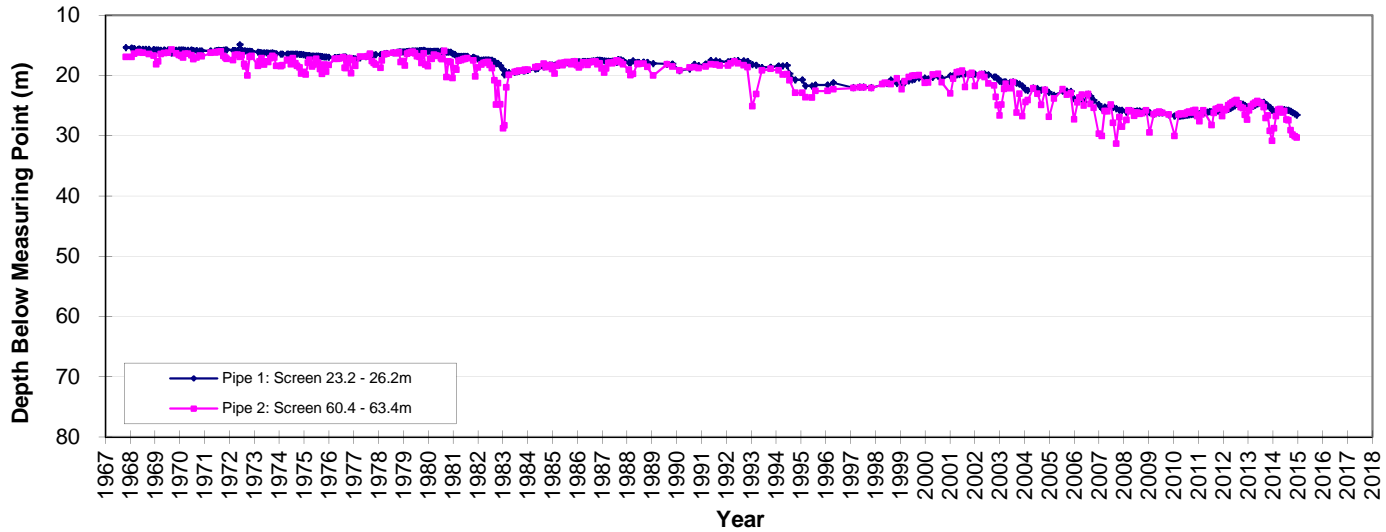

Hydrograph GW021266 Lower Namoi - Appletrees

Hydrograph GW025045 Lower Namoi - Tulladunna

Hydrograph GW025245 Lower Namoi- Nowley

Hydrograph GW025299 Lower Namoi - Springplains N

Hydrograph GW025333 Lower Namoi - River Rd