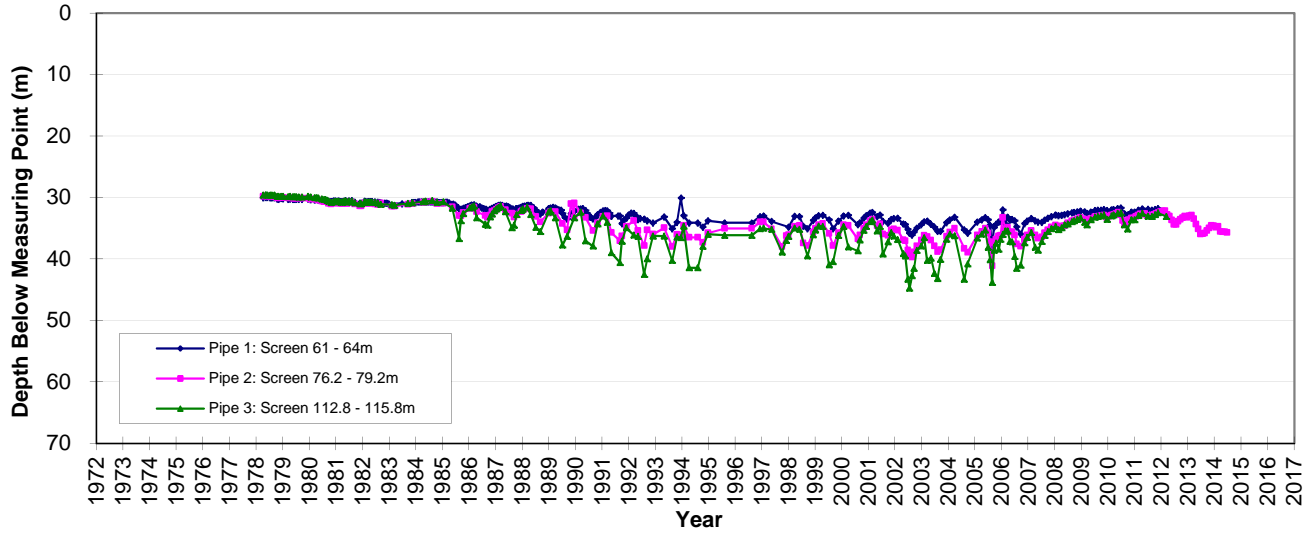

Hydrograph GW036255 Lower Namoi - Camerons Ln